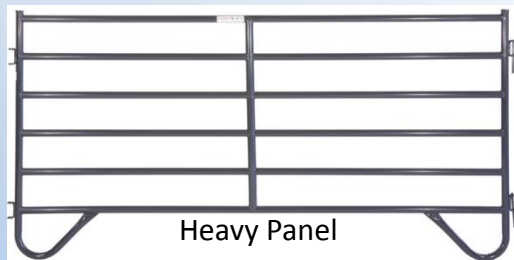

# CORRAL PANELS

Available in Various Lengths

4' to 16'

Eco Panel

Heavy Panel

Close-up of  
Chain-hookup

Ride-thru Panel

Close-up of  
Pin-drop Hookup

## Product Details

1-3/4" rounded high-tensile strength tubing  
Superior continuous-welded saddle joints  
Features a superior E-Coat and  
Powder Over E-Coat finishes to ensure longer life  
The 6-bar & 7-bar is available  
Recommended for light confinement only