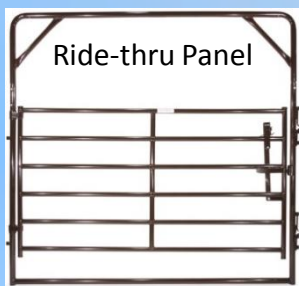

# CORRAL PANELS

Available in Various Lengths

4' to 16'

Eco Panel

Heavy Panel

Close-up of  
Chain-hookup

Ride-thru Panel

Close-up of  
Pin-drop Hookup

## Product Details

1-3/4" rounded high-tensile strength tubing  
Superior continuous-welded saddle joints  
Features a superior E-Coat and  
Powder Over E-Coat finishes to ensure longer life  
The 6-bar & 7-bar is available  
Recommended for light confinement only